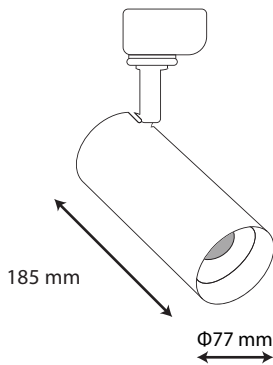

DIMENSION

PRODUCT

Name	PTL LED TRACK LIGHT
Reference	EL-PTL-30W
Model	MD3-BK30-65
Body color	Black
Material	Aluminum + PC
Category	Ceiling / Track

LIGHTING INFORMATION

Light source	LED
Gross luminous flux	2400Lm
Power	30 W
Colour temperature CCT	3000 / 6500 K
Colour Rendering Index	CRI = 80
Light beam angle	24°
Chip Type	COB
Dimming	Non Dimmable
Median useful Life	6,000 hours

OTHER DATA

Diffuser	Clear
Ingress Protection	IP20
Dimension (mm)	Φ77mm L: 185 mm

DRIVER OPTIONS

ON / OFF	
Class II	
Frequency (Hz)	50/60 Hz
Power Factor	0.5
Mains voltage	AC 85-305V
Ingress Protection	IP20
Isolated Driver	Yes

PHOTOMETRIC DETAILS